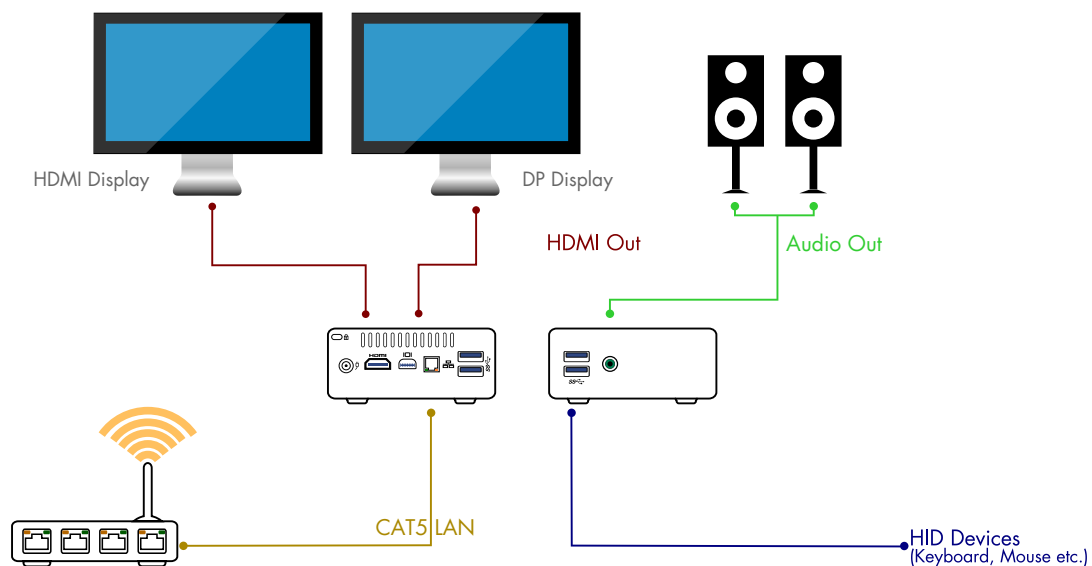

iOS and Android Mirroring

DHCP Support

**Graphic Output Formats** - Outputs to either an HDMI or Mini DisplayPort display\*.

**Cloud-Based File Sharing** - Drag and drop files to the internal Collab8Lite cloud storage (32GB)

**Whiteboard** Be more productive - draw your ideas, sketches and concepts from any device

**Control** - Give a participant control over a presenter's PC for true collaboration

**Chat** - Send an instant message to another user

## TECHNICAL SPECIFICATIONS

INPUTS	4 USB 3.0, 1 LAN on an RJ-45 connector
GRAPHIC OUTPUTS	1 HDMI, 1 mini DisplayPort*, support up to 1080p60 (using the Collab8Lite app Multimedia feature).
AUDIO OUTPUT	3.5mm mini jack for HP/speakers
PROCESSOR	Intel® Braswell CPU, Dual Core 1.04GHz
MAIN MEMORY	2GB, high-speed
STORAGE	eMMC, 32GB
LAN	Gigabit LAN
AUDIO	Analog or embedded HDMI
POWER SUPPLY	45W power adapter (19V/2.37A)
INPUT VOLTAGE	100V~220V AC, 50/60Hz, auto sensing

## CONNECTIONS

\* Cannot output to both simultaneously